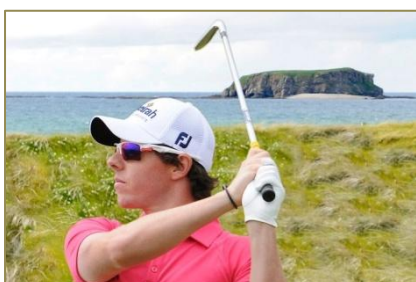

* Bus transfers subject to availability, terms and conditions apply*.

Ballyliffin: Inishowen: Co Donegal: Ireland
T. 00353 (0) 7493 76106 www.ballyliffinhotel.com